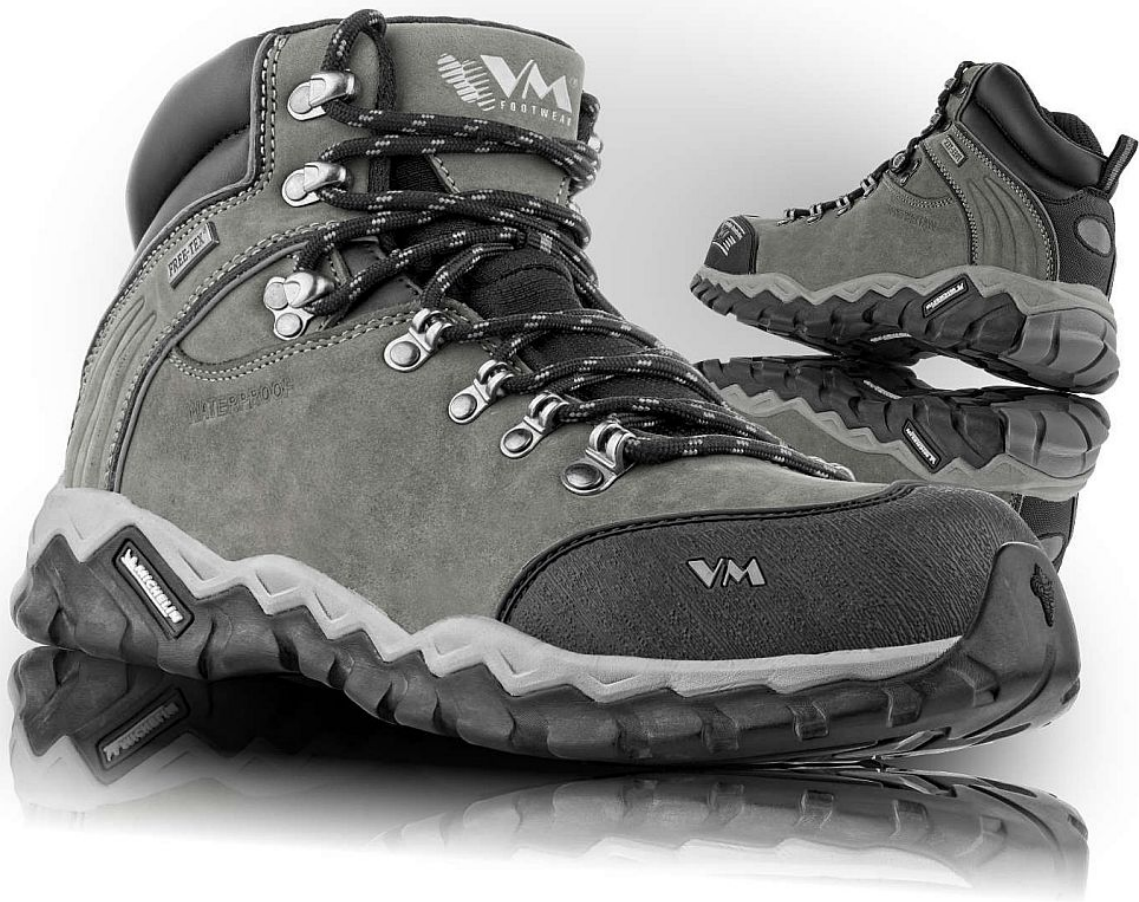

Technical sheet

PITTSBURGH ankle occupational shoes

Product code: 4380-O2

upper	cowhide leather NUBUCK in a thickness of 1,9 - 2,1 mm
lining	breathable thermo-insulation MEMBRANE FREE-TEX®
inner insole	HI-POLY - anatomically shaped lightweight polyurethane foam coated with fabric MESH, antistatic
outsole	MICHELIN EVA/RUBBER - resistant to fuel oils, antistatic, antislip, glued construction
size	38 - 49
standard	EN ISO 20347:2012
version	O2 FO SRA - without steel toe cap, hydrophobic, FREE-TEX®